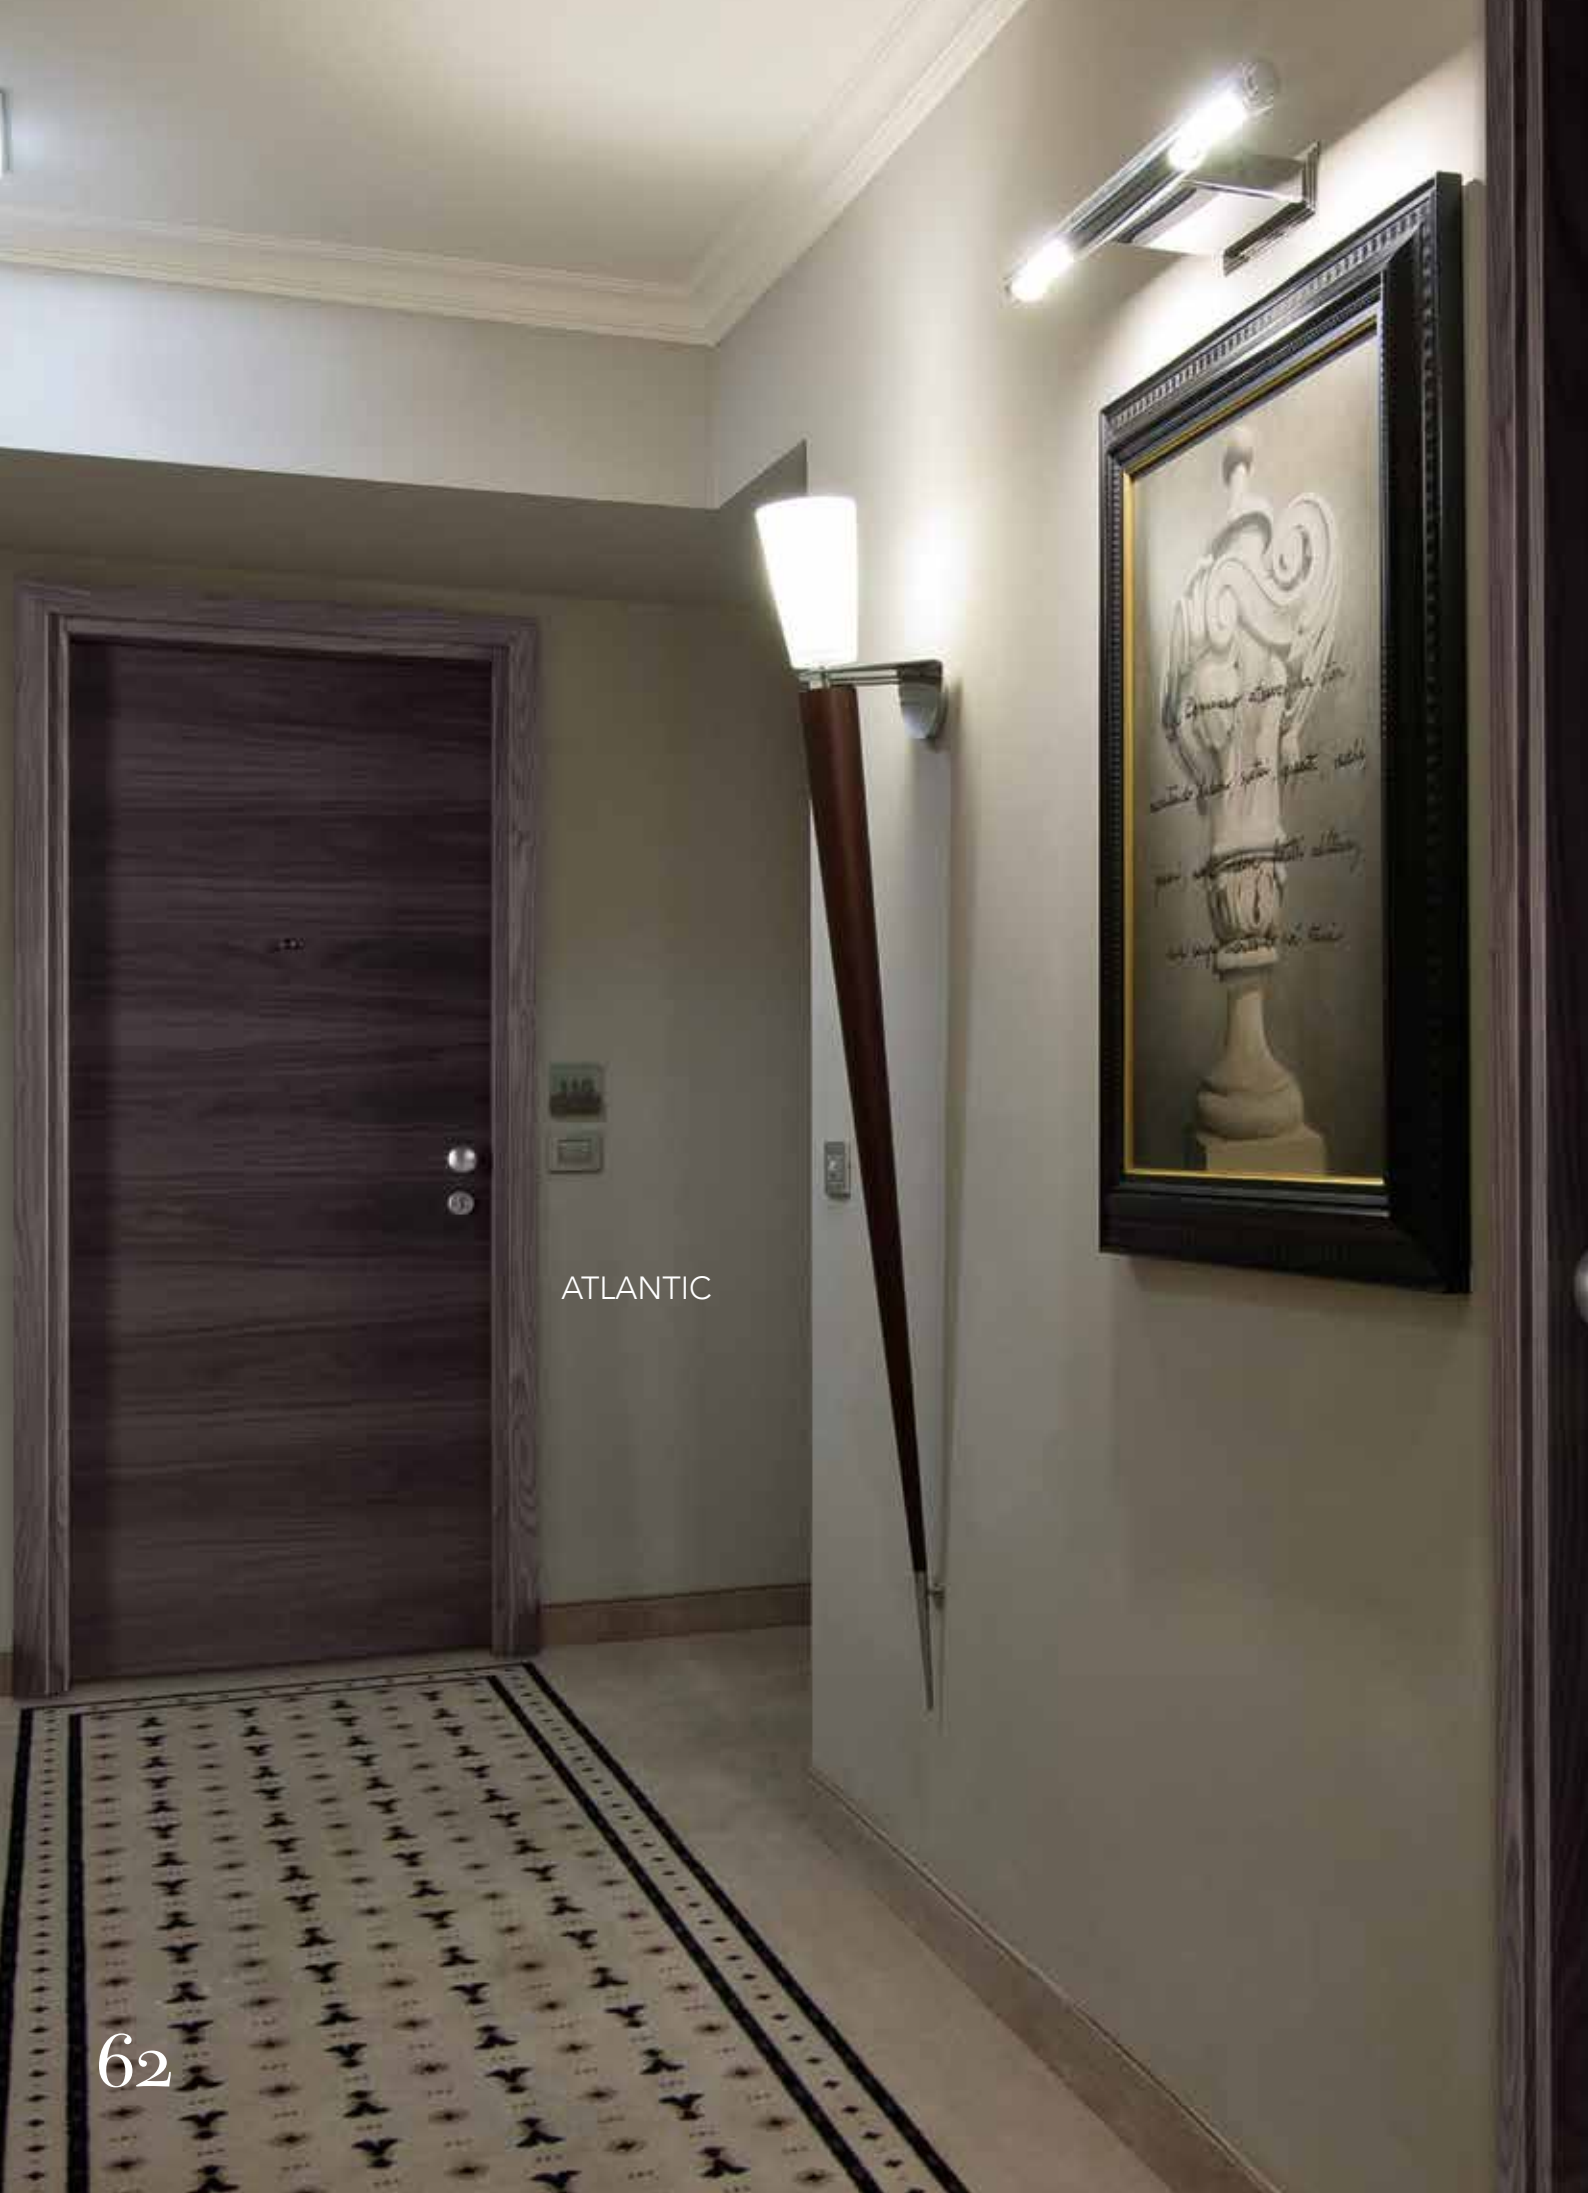

CORALLO

ATLANTIC